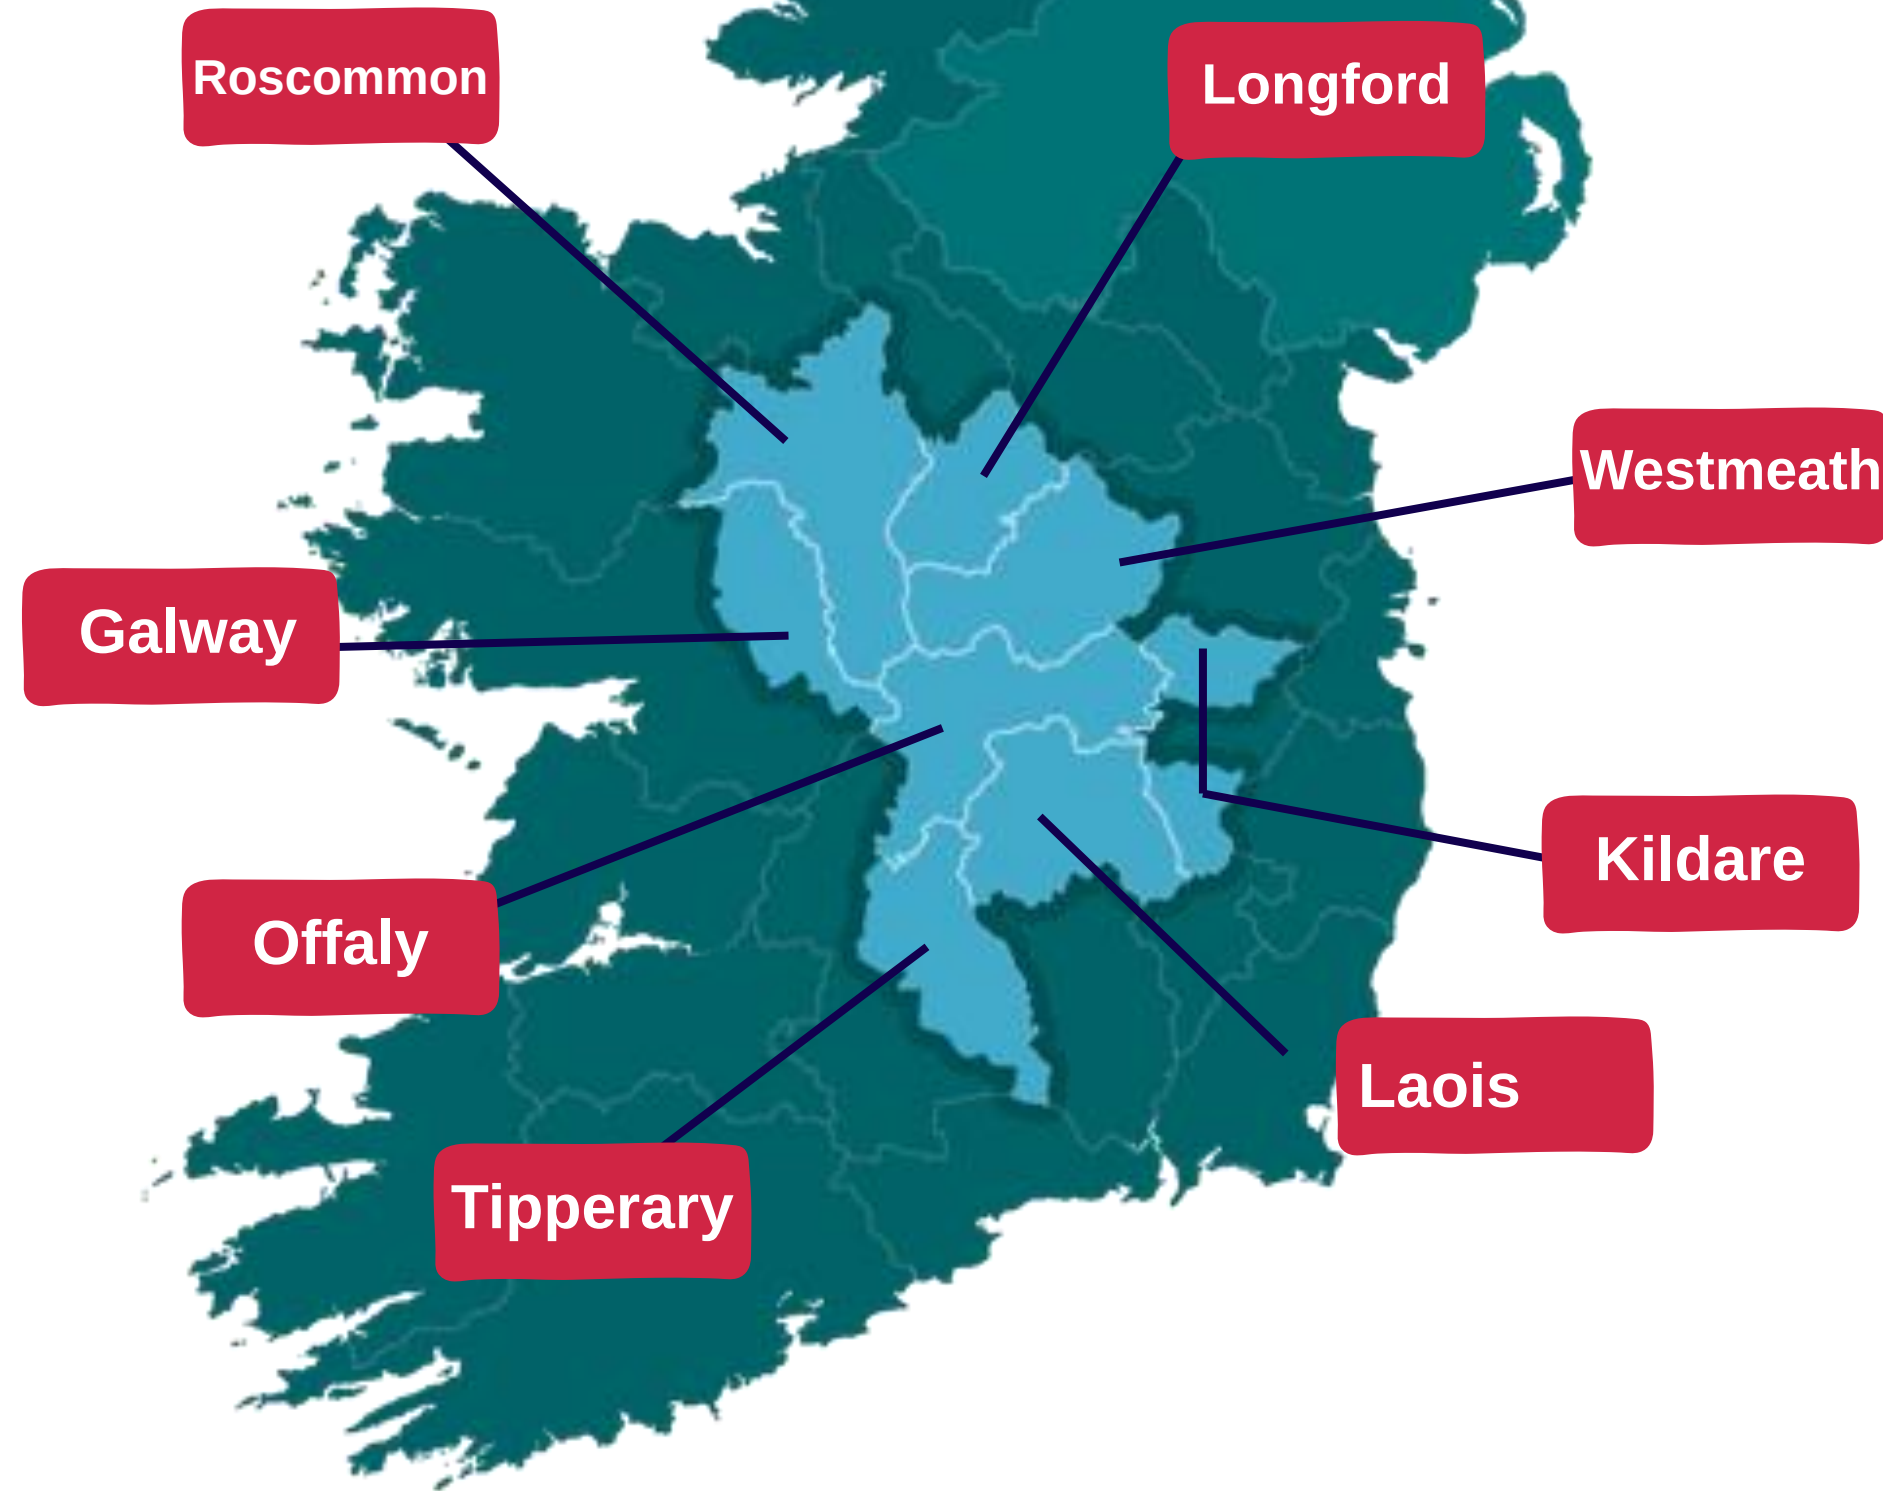

EU Just Transition Territory